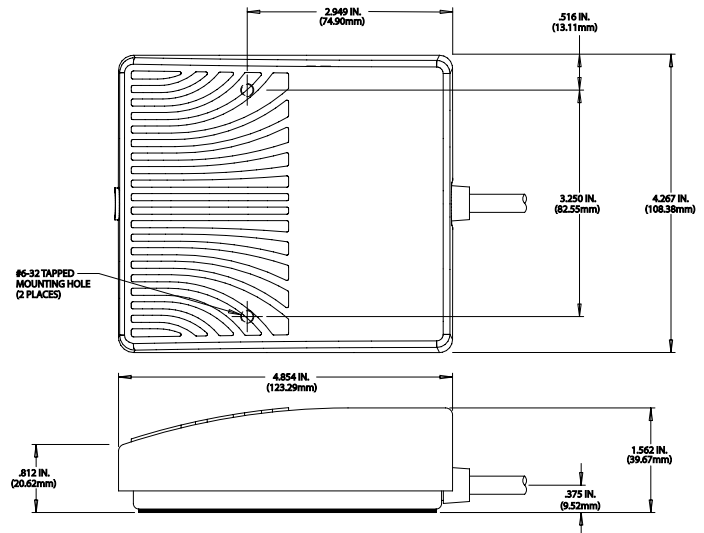

You'll feel like singing with this Rocker

Features & Options

- Robust Die Cast Cover
- Operates on the "rocker" principle left side of the switch provides one function and the right side provides a second function, with a neutral (at rest) center position
- Mechanical interlock prevents both circuits from being operated at the same time
- Twin, Triple, Quadruple and Quintuple variations available.
- IP68 Available - Rated 3A, 25 VAC
- Both sides can be wired Normally Open or Normally Closed
- Guarding Available for single, twin, and triple models

SPECIFICATIONS

Approvals	EN 60529 Degree of Protection	Catalog Number	Description	Circuit	Form	Electrical Ratings
US	IP20	72	Momentary	SPDT Each Side	C	10 A 125-250 VAC
US	IP20	74	Momentary	DPDT Each Side	C	1/2 H.P. 125-250 VAC