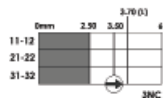

LSPS-R PIN PLUNGER WITH RESET:

PIN PLUNGER WITH RESET	SALES NUMBERS		
Contacts	M20	1/2"NPT	QC12
2NC 1NO	173001	173002	173003
3NC	173004	173005	173006
1NC 1NO Snap	173007	173008	173009