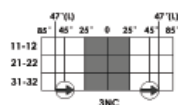

LEVER ARM RESET	SALES NUMBERS		
Contacts	M20	1/2"NPT	QC12
2NC 1NO	173064	173065	173066
3NC	173067	173068	173069
1NC 1NO Snap	173070	173071	173072