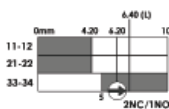

LSPS-R HINGE LEVER WITH RESET:

HINGE LEVER WITH RESET	SALES NUMBERS		
Contacts	M20	1/2"NPT	QC12
2NC 1NO	173019	173020	173021
3NC	173022	173023	173024
1NC 1NO Snap	173025	173026	173027