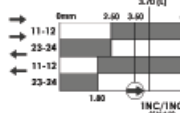

LSPS-R PIN PLUNGER WITH RESET:

PIN PLUNGER WITH RESET	SALES NUMBERS		
Contacts	M20	1/2"NPT	QC12
2NC 1NO	173001	173002	173003
3NC	173004	173005	173006
1NC 1NO Snap	173007	173008	173009