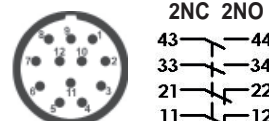

Safety Rope Pull Switches: Quick Connect Versions

QUICK CONNECT DETAILS FOR SWITCHES WITHOUT LED INDICATION:

GLM/GLS Models

QUICK CONNECT (QC) M12 8 WAY MALE (ON FLYING LEAD 250mm (10")) PIN VIEW FROM SWITCH	GLM/GLS WITHOUT LED SWITCH CIRCUIT	QUICK CONNECT (QC) M23 12 WAY MALE (CONNECTOR LENGTH 26mm) PIN VIEW FROM SWITCH	
8 5	11/12 NC	1 3	
4 6	21/22 NC	4 6	
1 7	31/32 NC or 33/34 NO	7 8	
	43/44 NO	9 10	
3	Earth	12	
Sales Numbers		Sales Numbers	
GLM with E-Stop	143005-QCM12	GLM with E-Stop	3NC 1NO 143056-QCM23
GLM	143001-QCM12	GLM with E-Stop	2NC 2NO 143058-QCM23
		GLM	3NC 1NO 143050-QCM23
		GLM	2NC 2NO 143052-QCM23
GLS with E-Stop	142009-QCM12	GLS with E-Stop	3NC 1NO 142062-QCM23
GLS	142001-QCM12	GLS with E-Stop	2NC 2NO 142064-QCM23
		GLS	3NC 1NO 142050-QCM23
		GLS	2NC 2NO 142052-QCM23

GLHD/GLHL/GLHR Models

QUICK CONNECT (QC) M12 8 WAY MALE (ON FLYING LEAD 250mm (10")) PIN VIEW FROM SWITCH	GLHD OR GLHL/R WITHOUT LED SWITCH CIRCUIT	QUICK CONNECT (QC) M23 12 WAY MALE (CONNECTOR LENGTH 26mm) PIN VIEW FROM SWITCH	
8 5	11/12 NC	1 3	
4 6	21/22 NC	4 6	
1 7	31/32 NC or 33/34 NO	7 8	
	43/44 NO	9 10	
3	Earth	12	
Sales Numbers		Sales Numbers	
GLHD with E-Stop	141039-QCM12	GLHD with E-Stop	141039-QCM23
GLHL with E-Stop	141051-QCM12	GLHL with E-Stop	141051-QCM23
GLHR with E-Stop	141052-QCM12	GLHR with E-Stop	141052-QCM23
GLHD	141041-QCM12	GLHD	141041-QCM23
GLHL	141037-QCM12	GLHL	141037-QCM23
GLHR	141038-QCM12	GLHR	141038-QCM23

FEMALE QC LEADS			
FEMALE QC LEADS	LENGTH	SALES NUMBER	
M12 8 Way	5m (16ft)	140101	
M12 8 Way	10m (32ft)	140102	
M23 12 Way	5m (16ft)	140143	
M23 12 Way	10m (32ft)	140144	

Guardian Line Rope Switches: Accessories