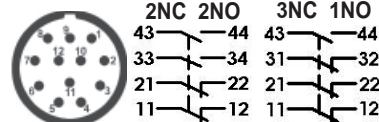

Safety Rope Pull Switches: Quick Connect Versions

QUICK CONNECT DETAILS FOR SWITCHES WITHOUT LED INDICATION:

GLM/GLS Models

QUICK CONNECT (QC) M12 8 WAY MALE (ON FLYING LEAD 250mm (10")) PIN VIEW FROM SWITCH	GLM/GLS WITHOUT LED SWITCH CIRCUIT	QUICK CONNECT (QC) M23 12 WAY MALE (CONNECTOR LENGTH 26mm) PIN VIEW FROM SWITCH	
8 5	11/12 NC	1 3	
4 6	21/22 NC	4 6	
1 7	31/32 NC or 33/34 NO	7 8	
	43/44 NO	9 10	
3	Earth	12	
Sales Numbers		Sales Numbers	
GLM with E-Stop	143005-QCM12	GLM with E-Stop	3NC 1NO 143056-QCM23
GLM	143001-QCM12	GLM with E-Stop	2NC 2NO 143058-QCM23
		GLM	3NC 1NO 143050-QCM23
		GLM	2NC 2NO 143052-QCM23
GLS with E-Stop	142009-QCM12	GLS with E-Stop	3NC 1NO 142062-QCM23
GLS	142001-QCM12	GLS with E-Stop	2NC 2NO 142064-QCM23
		GLS	3NC 1NO 142050-QCM23
		GLS	2NC 2NO 142052-QCM23

GLHD/GLHL/GLHR Models

QUICK CONNECT (QC) M12 8 WAY MALE (ON FLYING LEAD 250mm (10")) PIN VIEW FROM SWITCH	GLHD OR GLHL/R WITHOUT LED SWITCH CIRCUIT	QUICK CONNECT (QC) M23 12 WAY MALE (CONNECTOR LENGTH 26mm) PIN VIEW FROM SWITCH	
8 5	11/12 NC	1 3	
4 6	21/22 NC	4 6	
1 7	31/32 NC or 33/34 NO	7 8	
	43/44 NO	9 10	
3	Earth	12	
Sales Numbers		Sales Numbers	
GLHD with E-Stop	141039-QCM12	GLHD with E-Stop	141039-QCM23
GLHL with E-Stop	141051-QCM12	GLHL with E-Stop	141051-QCM23
GLHR with E-Stop	141052-QCM12	GLHR with E-Stop	141052-QCM23
GLHD	141041-QCM12	GLHD	141041-QCM23
GLHL	141037-QCM12	GLHL	141037-QCM23
GLHR	141038-QCM12	GLHR	141038-QCM23

FEMALE QC LEADS			
FEMALE QC LEADS	LENGTH	SALES NUMBER	
M12 8 Way	5m (16ft)	140101	
M12 8 Way	10m (32ft)	140102	
M23 12 Way	5m (16ft)	140143	
M23 12 Way	10m (32ft)	140144	

Guardian Line Rope Switches: Accessories

NOTE: Rope Kits eyebolts 84mm long.

Tensioner/Gripper Assembly
Allen Key 4mm
Quick Link (QL)
For up to 50m spans - 1 rope end is terminated with a thimble and permanent clamp.
For over 50m spans - 2 Tensioner/Gripper Assemblies are supplied (no Quick Link).