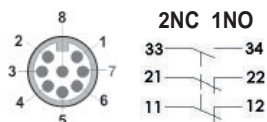

Safety Rope Pull Switches: Quick Connect Versions

QUICK CONNECT DETAILS FOR SWITCHES WITHOUT LED INDICATION:

GLM/GLS Models

QUICK CONNECT (QC) M12 8 WAY MALE (ON FLYING LEAD 250mm (10")) PIN VIEW FROM SWITCH	GLM/GLS WITHOUT LED SWITCH CIRCUIT	QUICK CONNECT (QC) M23 12 WAY MALE (CONNECTOR LENGTH 26mm) PIN VIEW FROM SWITCH	
8 5	11/12 NC	1 3	
4 6	21/22 NC	4 6	
1 7	31/32 NC or 33/34 NO	7 8	
	43/44 NO	9 10	
3	Earth	12	
Sales Numbers		Sales Numbers	
GLM with E-Stop	143005-QCM12	GLM with E-Stop	3NC 1NO 143056-QCM23
GLM	143001-QCM12	GLM with E-Stop	2NC 2NO 143058-QCM23
		GLM	3NC 1NO 143050-QCM23
		GLM	2NC 2NO 143052-QCM23
GLS with E-Stop	142009-QCM12	GLS with E-Stop	3NC 1NO 142062-QCM23
GLS	142001-QCM12	GLS with E-Stop	2NC 2NO 142064-QCM23
		GLS	3NC 1NO 142050-QCM23
		GLS	2NC 2NO 142052-QCM23

GLHD/GLHL/GLHR Models

QUICK CONNECT (QC) M12 8 WAY MALE (ON FLYING LEAD 250mm (10")) PIN VIEW FROM SWITCH	GLHD OR GLHL/R WITHOUT LED SWITCH CIRCUIT	QUICK CONNECT (QC) M23 12 WAY MALE (CONNECTOR LENGTH 26mm) PIN VIEW FROM SWITCH	
8 5	11/12 NC	1 3	
4 6	21/22 NC	4 6	
1 7	31/32 NC or 33/34 NO	7 8	
	43/44 NO	9 10	
3	Earth	12	
Sales Numbers		Sales Numbers	
GLHD with E-Stop	141039-QCM12	GLHD with E-Stop	141039-QCM23
GLHL with E-Stop	141051-QCM12	GLHL with E-Stop	141051-QCM23
GLHR with E-Stop	141052-QCM12	GLHR with E-Stop	141052-QCM23
GLHD	141041-QCM12	GLHD	141041-QCM23
GLHL	141037-QCM12	GLHL	141037-QCM23
GLHR	141038-QCM12	GLHR	141038-QCM23

FEMALE QC LEADS			
FEMALE QC LEADS	LENGTH	SALES NUMBER	
M12 8 Way	5m (16ft)	140101	
M12 8 Way	10m (32ft)	140102	
M23 12 Way	5m (16ft)	140143	
M23 12 Way	10m (32ft)	140144	

Guardian Line Rope Switches: Accessories