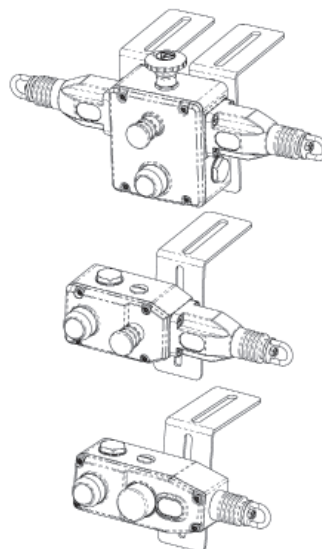

Safety Rope Pull Switches: Quick Connect Versions

QUICK CONNECT DETAILS FOR SWITCHES WITHOUT LED INDICATION:

GLM/GLS Models

QUICK CONNECT (QC) M12 8 WAY MALE (ON FLYING LEAD 250mm (10")) PIN VIEW FROM SWITCH	GLM/GLS WITHOUT LED SWITCH CIRCUIT	QUICK CONNECT (QC) M23 12 WAY MALE (CONNECTOR LENGTH 26mm) PIN VIEW FROM SWITCH	
8 5	11/12 NC	1 3	
4 6	21/22 NC	4 6	
1 7	31/32 NC or 33/34 NO	7 8	
	43/44 NO	9 10	
3	Earth	12	
Sales Numbers		Sales Numbers	
GLM with E-Stop	143005-QCM12	GLM with E-Stop	3NC 1NO 143056-QCM23
GLM	143001-QCM12	GLM with E-Stop	2NC 2NO 143058-QCM23
		GLM	3NC 1NO 143050-QCM23
		GLM	2NC 2NO 143052-QCM23
GLS with E-Stop	142009-QCM12	GLS with E-Stop	3NC 1NO 142062-QCM23
GLS	142001-QCM12	GLS with E-Stop	2NC 2NO 142064-QCM23
		GLS	3NC 1NO 142050-QCM23
		GLS	2NC 2NO 142052-QCM23

FEMALE QC LEADS			
FEMALE QC LEADS	LENGTH	SALES NUMBER	
M12 8 Way	5m (16ft)	140101	
M12 8 Way	10m (32ft)	140102	
M23 12 Way	5m (16ft)	140143	
M23 12 Way	10m (32ft)	140144	

Guardian Line Rope Switches: Accessories

NOTE: Rope Kits eyebolts 84mm long.

Tensioner/Gripper Assembly
Allen Key 4mm
Quick Link (QL)
For up to 50m spans - 1 rope end is terminated with a thimble and permanent clamp.
For over 50m spans - 2 Tensioner/Gripper Assemblies are supplied (no Quick Link).

Screwdriver Anti-Tamper T20

ACCESSORIES - MOUNTING BRACKET STAINLESS STEEL:

MOUNTING BRACKET FOR ROPE SWITCHES ALL VARIATIONS	SALES NUMBER
Stainless Steel	140165