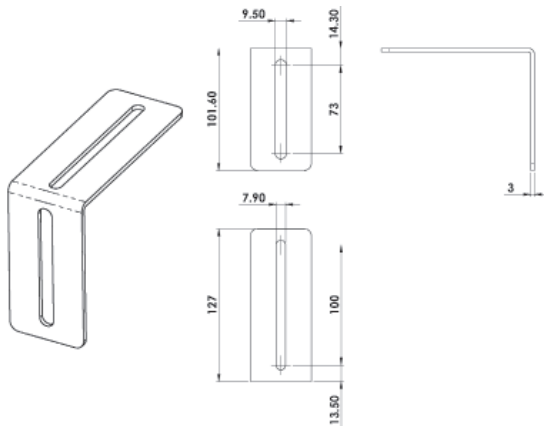

ACCESSORIES - MOUNTING BRACKET STAINLESS STEEL:

MOUNTING BRACKET FOR ROPE SWITCHES ALL VARIATIONS	SALES NUMBER
Stainless Steel	140165