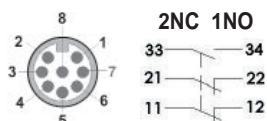

Safety Rope Pull Switches: Quick Connect Versions

QUICK CONNECT DETAILS FOR SWITCHES WITHOUT LED INDICATION:

GLM/GLS Models

QUICK CONNECT (QC) M12 8 WAY MALE (ON FLYING LEAD 250mm (10")) PIN VIEW FROM SWITCH	GLM/GLS WITHOUT LED SWITCH CIRCUIT	QUICK CONNECT (QC) M23 12 WAY MALE (CONNECTOR LENGTH 26mm) PIN VIEW FROM SWITCH	
8 5	11/12 NC	1 3	
4 6	21/22 NC	4 6	
1 7	31/32 NC or 33/34 NO	7 8	
	43/44 NO	9 10	
3	Earth	12	
Sales Numbers		Sales Numbers	
GLM with E-Stop	143005-QCM12	GLM with E-Stop	3NC 1NO 143056-QCM23
GLM	143001-QCM12	GLM with E-Stop	2NC 2NO 143058-QCM23
		GLM	3NC 1NO 143050-QCM23
		GLM	2NC 2NO 143052-QCM23
GLS with E-Stop	142009-QCM12	GLS with E-Stop	3NC 1NO 142062-QCM23
GLS	142001-QCM12	GLS with E-Stop	2NC 2NO 142064-QCM23
		GLS	3NC 1NO 142050-QCM23
		GLS	2NC 2NO 142052-QCM23

GLHD/GLHL/GLHR Models

QUICK CONNECT (QC) M12 8 WAY MALE (ON FLYING LEAD 250mm (10")) PIN VIEW FROM SWITCH	GLHD OR GLHL/R WITHOUT LED SWITCH CIRCUIT	QUICK CONNECT (QC) M23 12 WAY MALE (CONNECTOR LENGTH 26mm) PIN VIEW FROM SWITCH	
8 5	11/12 NC	1 3	
4 6	21/22 NC	4 6	
1 7	31/32 NC or 33/34 NO	7 8	
	43/44 NO	9 10	
3	Earth	12	
Sales Numbers		Sales Numbers	
GLHD with E-Stop	141039-QCM12	GLHD with E-Stop	141039-QCM23
GLHL with E-Stop	141051-QCM12	GLHL with E-Stop	141051-QCM23
GLHR with E-Stop	141052-QCM12	GLHR with E-Stop	141052-QCM23
GLHD	141041-QCM12	GLHD	141041-QCM23
GLHL	141037-QCM12	GLHL	141037-QCM23
GLHR	141038-QCM12	GLHR	141038-QCM23

FEMALE QC LEADS			
FEMALE QC LEADS	LENGTH	SALES NUMBER	
M12 8 Way	5m (16ft)	140101	
M12 8 Way	10m (32ft)	140102	
M23 12 Way	5m (16ft)	140143	
M23 12 Way	10m (32ft)	140144	

Guardian Line Rope Switches: Accessories