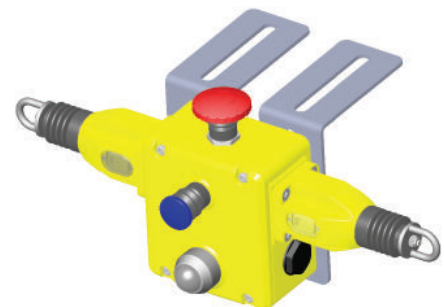

NOTE: Rope Kits eyebolts 84mm long.

Tensioner/Gripper Assembly
Allen Key 4mm
Quick Link (QL)
For up to 50m spans - 1 rope end is terminated with a thimble and permanent clamp.
For over 50m spans - 2 Tensioner/Gripper Assemblies are supplied (no Quick Link).

Screwdriver Anti-Tamper T20

ACCESSORIES - MOUNTING BRACKET STAINLESS STEEL:

MOUNTING BRACKET FOR ROPE SWITCHES ALL VARIATIONS	SALES NUMBER
Stainless Steel	140165