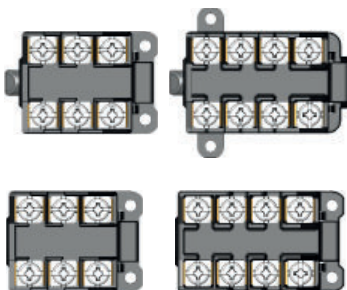

Safety Rope Pull Switches: Quick Connect Versions

QUICK CONNECT DETAILS FOR SWITCHES WITHOUT LED INDICATION:

GLM/GLS Models

QUICK CONNECT (QC) M12 8 WAY MALE (ON FLYING LEAD 250mm (10")) PIN VIEW FROM SWITCH	GLM/GLS WITHOUT LED SWITCH CIRCUIT	QUICK CONNECT (QC) M23 12 WAY MALE (CONNECTOR LENGTH 26mm) PIN VIEW FROM SWITCH	
8 5	11/12 NC	1 3	
4 6	21/22 NC	4 6	
1 7	31/32 NC or 33/34 NO	7 8	
	43/44 NO	9 10	
3	Earth	12	
Sales Numbers		Sales Numbers	
GLM with E-Stop	143005-QCM12	GLM with E-Stop	3NC 1NO 143056-QCM23
GLM	143001-QCM12	GLM with E-Stop	2NC 2NO 143058-QCM23
		GLM	3NC 1NO 143050-QCM23
		GLM	2NC 2NO 143052-QCM23
GLS with E-Stop	142009-QCM12	GLS with E-Stop	3NC 1NO 142062-QCM23
GLS	142001-QCM12	GLS with E-Stop	2NC 2NO 142064-QCM23
		GLS	3NC 1NO 142050-QCM23
		GLS	2NC 2NO 142052-QCM23

GLHD/GLHL/GLHR Models

QUICK CONNECT (QC) M12 8 WAY MALE (ON FLYING LEAD 250mm (10")) PIN VIEW FROM SWITCH	GLHD OR GLHL/R WITHOUT LED SWITCH CIRCUIT	QUICK CONNECT (QC) M23 12 WAY MALE (CONNECTOR LENGTH 26mm) PIN VIEW FROM SWITCH	
8 5	11/12 NC	1 3	
4 6	21/22 NC	4 6	
1 7	31/32 NC or 33/34 NO	7 8	
	43/44 NO	9 10	
3	Earth	12	
Sales Numbers		Sales Numbers	
GLHD with E-Stop	141039-QCM12	GLHD with E-Stop	141039-QCM23
GLHL with E-Stop	141051-QCM12	GLHL with E-Stop	141051-QCM23
GLHR with E-Stop	141052-QCM12	GLHR with E-Stop	141052-QCM23
GLHD	141041-QCM12	GLHD	141041-QCM23
GLHL	141037-QCM12	GLHL	141037-QCM23
GLHR	141038-QCM12	GLHR	141038-QCM23

For all IDEM Rope Switches the normally closed (NC) circuits are closed when the system is tensioned correctly and the switch has been reset.

SALES NUMBER	GLANDS AND PLUGS		SALES NUMBER
	PLASTIC	STAINLESS STEEL 316	
140050	M20 to 1/2" NPT Adaptor	M12 x 1.75 Conduit Plug	140122
140051	1/2" NPT Conduit Plug	1/2" NPT Conduit Plug	140117
140052	M20 x 1.5 Conduit Plug	M20 x 1.5 Conduit Plug	140118
140053	1/2" NPT Gland	1/2" NPT Gland	140121
140054	M20 x 1.5 Gland	M20 x 1.5 Gland	140120
140056	M12 x 1.5 Gland	M12 x 1.5 Gland	140119